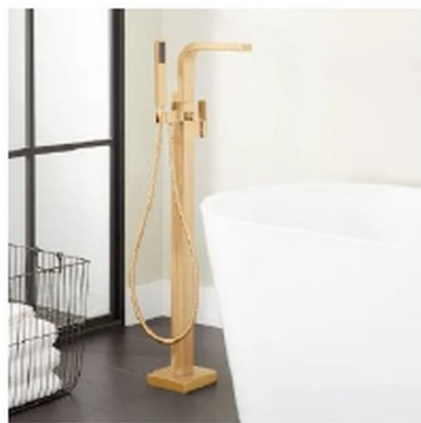

Qty: 1

Signature Hardware SHHS4030GBG

FundamentALL Modern Single-Function 1.8 GPM Hand Shower

Finish: Brushed Gold

Qty: 1

Signature Hardware SH653PVC

Freestanding Tub Drain Rough In Kit for PVC Pipe

Finish: N/A

Qty: 1

Signature Hardware SHHBFSOT5930AWH

Hibiscus 59" Oval Acrylic Soaking Freestanding Tub with Integrated Drain and Overflow

Finish: White

Qty: 1

Signature Hardware SIG561734

Hibiscus Freestanding Tub Faucet with Hand Shower and Rough-In Valve with Stops

Finish: Brushed Gold

Qty: 1

Signature Hardware SHK447376

Bradenton 1.28 GPF Two-Piece Skirted Elongated Toilet
- ADA Compliant, Seat Included

Finish: White
Qty: 1

Signature Hardware SH423BG

Bradenton Toilet Tank Lever